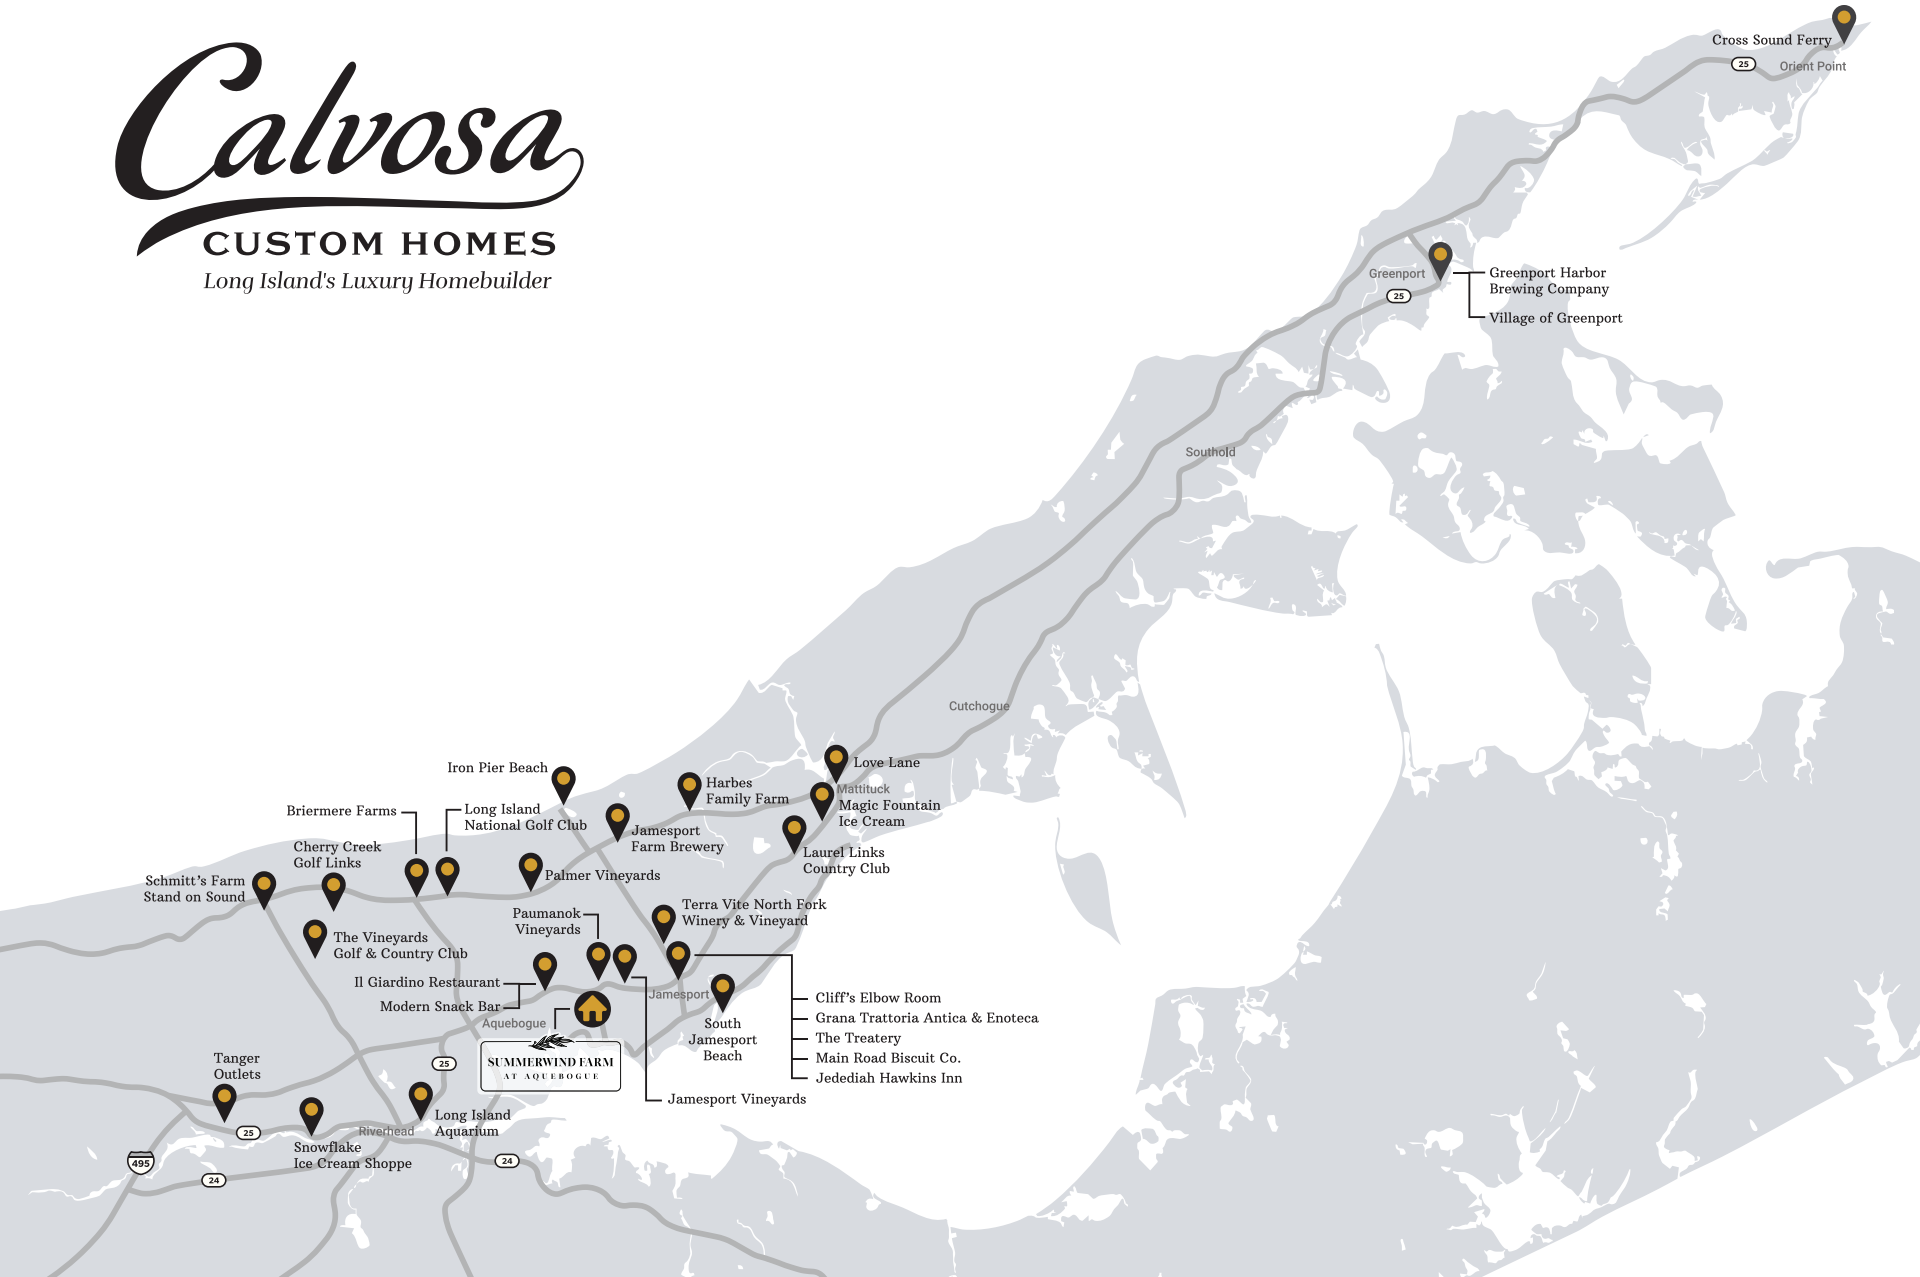

# Calvosa

**CUSTOM HOMES**  
Long Island's Luxury Homebuilder

Cross Sound Ferry  
Orient Point

Greenport  
Greenport Harbor  
Brewing Company  
Village of Greenport

Southold

Cutchogue

Iron Pier Beach

Love Lane

Briermere Farms  
Long Island  
National Golf Club

Harbes  
Family Farm

Mattituck  
Magic Fountain  
Ice Cream

Jamesport  
Farm Brewery

Laurel Links  
Country Club

Cherry Creek  
Golf Links

Palmer Vineyards

Schmitt's Farm  
Stand on Sound

The Vineyards  
Golf & Country Club

Paumanok  
Vineyards

Terra Vite North Fork  
Winery & Vineyard

Il Giardino Restaurant  
Modern Snack Bar

Jamesport

South  
Jamesport  
Beach

Cliff's Elbow Room  
Grana Trattoria Antica & Enoteca  
The Treatory  
Main Road Biscuit Co.  
Jedediah Hawkins Inn

**SUMMERWIND FARM  
AT AQUEBOGUE**

Jamesport Vineyards

Tanger  
Outlets

Snowflake  
Ice Cream Shoppe